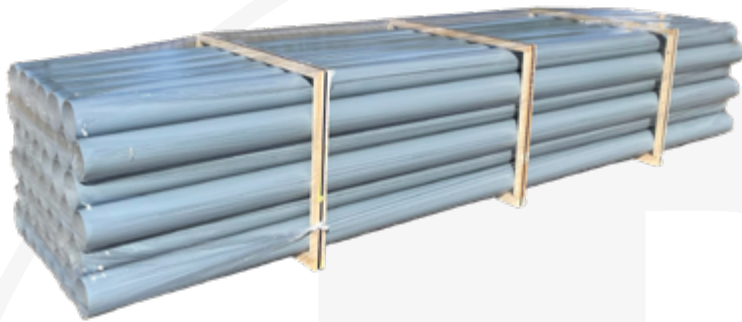

STANDARD PACKAGING Forwarding Tube

Palette
ø 63 - ø160

Palette with transparent wrapped in stretch film!

PRICE
free

Bundle
ø 63 - ø160

PRICE
3,00 € / Bundle

Bundle packed in tubular film
ø 70 mm, ø 80 mm, ø 90 mm, ø 110 mm
including packaging holder

SPECIAL PACKAGING Forwarding Tube

Palette
ø 63 - ø160 different packaging size
ø 63 - ø160 IPPC export wood

Palette with transparent wrapped in stretch film!

PRICE
30,- / Pal.
15,- / Pal.

Single packing
ø 63 - ø 110 RAL 7000 / 7011
ø 120 - ø 160 RAL 7000 / 7011
ø 63 - ø 160 RAL 9003 / Transparent

PRICE
0,19 € / m
0,23 € / m
free

Pipes individually packed in tubular film!

STANDARD PACKAGING Forwarding Bend

Bundle

ø 63 - ø160

PRICE

free

Bundle packed in tubular film

SPECIAL PACKAGING Forwarding Bend

Palette

ø 63 - ø160

ø 63 - ø160 IPPC export wood

PRICE

25,- / Pal.

55,- / Pal.

Bundles packed in pallet and with wrapped in transparent stretch film!